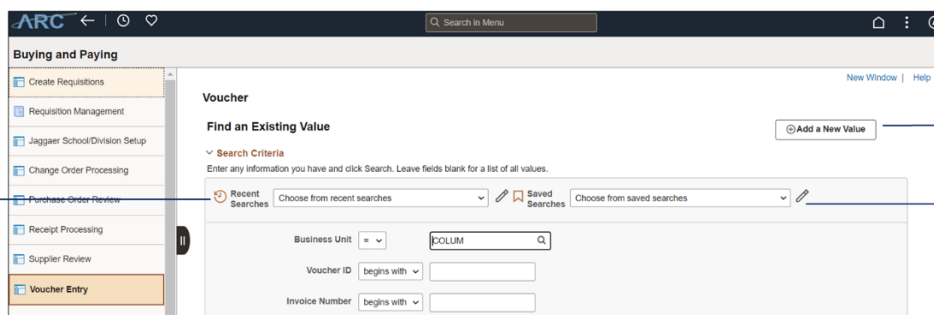

ARC Homepage Enhancements

You can access **Recently Viewed** pages and **Favorites** from any page you are viewing in ARC.

The **Page Title** appears on the left side of the page you are currently viewing.

Use the **Search** field to find specific pages in ARC, which utilizes typeahead / autosuggest functionality.

Use the **NavBar** icon to open the NavBar Menu.

The **My Favorites** icon has a new look and is also accessible from the left side of the Title bar at the top of the window, which is accessible from any page in ARC.

The new **NavBar Menu** organizes all the pages you have access to in alphabetical order.

Add a New Value/Find an Existing Value Page Enhancements

ARC pages that contain options for Add a New Value and Finding an Existing Value have been updated with a new way to toggle between the two functions. In addition, some pages contain enhanced Recent Searches and Saved Searches functionality.

On pages where you can Add a New Value/Find an Existing Value, you can toggle using the **Find an Existing Value** button from the Add a New Value page.

Some search pages will have a **Recent Searches** feature to re-run previous searches on this page.