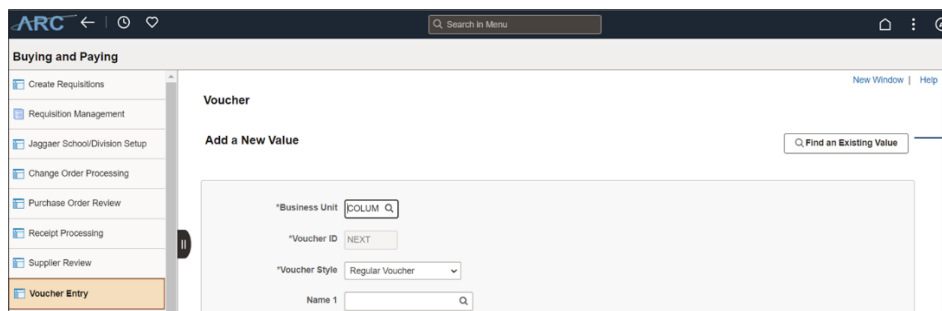

ARC Homepage Enhancements

You can access **Recently Viewed** pages and **Favorites** from any page you are viewing in ARC.

The **Page Title** appears on the left side of the page you are currently viewing.

Use the **Search** field to find specific pages in ARC, which utilizes typeahead / autosuggest functionality.

Use the **NavBar** icon to open the NavBar Menu.

The **My Favorites** icon has a new look and is also accessible from the left side of the Title bar at the top of the window, which is accessible from any page in ARC.

The new **NavBar Menu** organizes all the pages you have access to in alphabetical order.

Add a New Value/Find an Existing Value Page Enhancements

ARC pages that contain options for Add a New Value and Finding an Existing Value have been updated with a new way to toggle between the two functions. In addition, some pages contain enhanced Recent Searches and Saved Searches functionality.

On pages where you can Add a New Value/Find an Existing Value, you can toggle using the **Find an Existing Value** button from the Add a New Value page.

Some search pages will have a **Recent Searches** feature to re-run previous searches on this page.