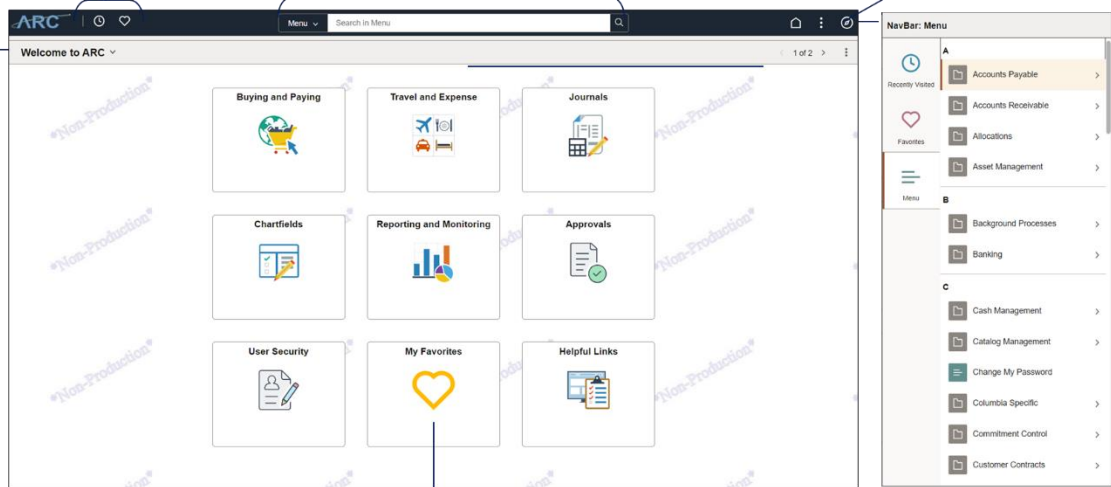

ARC Enhancements Quick Guide

This Quick Guide details enhancements to the ARC Homepage and some of the other ARC pages you may access. The overall look and feel remains almost unchanged but items such as Favorites, Recently Viewed, the NavBar Menu, and Search features have been enhanced.

ARC Homepage Enhancements

You can access **Recently Viewed** pages and **Favorites** from any page you are viewing in ARC.

The **Page Title** appears on the left side of the page you are currently viewing.

Use the **Search** field to find specific pages in ARC, which utilizes typeahead / autosuggest functionality.

Use the **NavBar** icon to open the NavBar Menu.

The **My Favorites** icon has a new look and is also accessible from the left side of the Title bar at the top of the window, which is accessible from any page in ARC.

The new **NavBar Menu** organizes all the pages you have access to in alphabetical order.

Add a New Value/Find an Existing Value Page Enhancements

ARC pages that contain options for Add a New Value and Finding an Existing Value have been updated with a new way to toggle between the two functions. In addition, some pages contain enhanced Recent Searches and Saved Searches functionality.